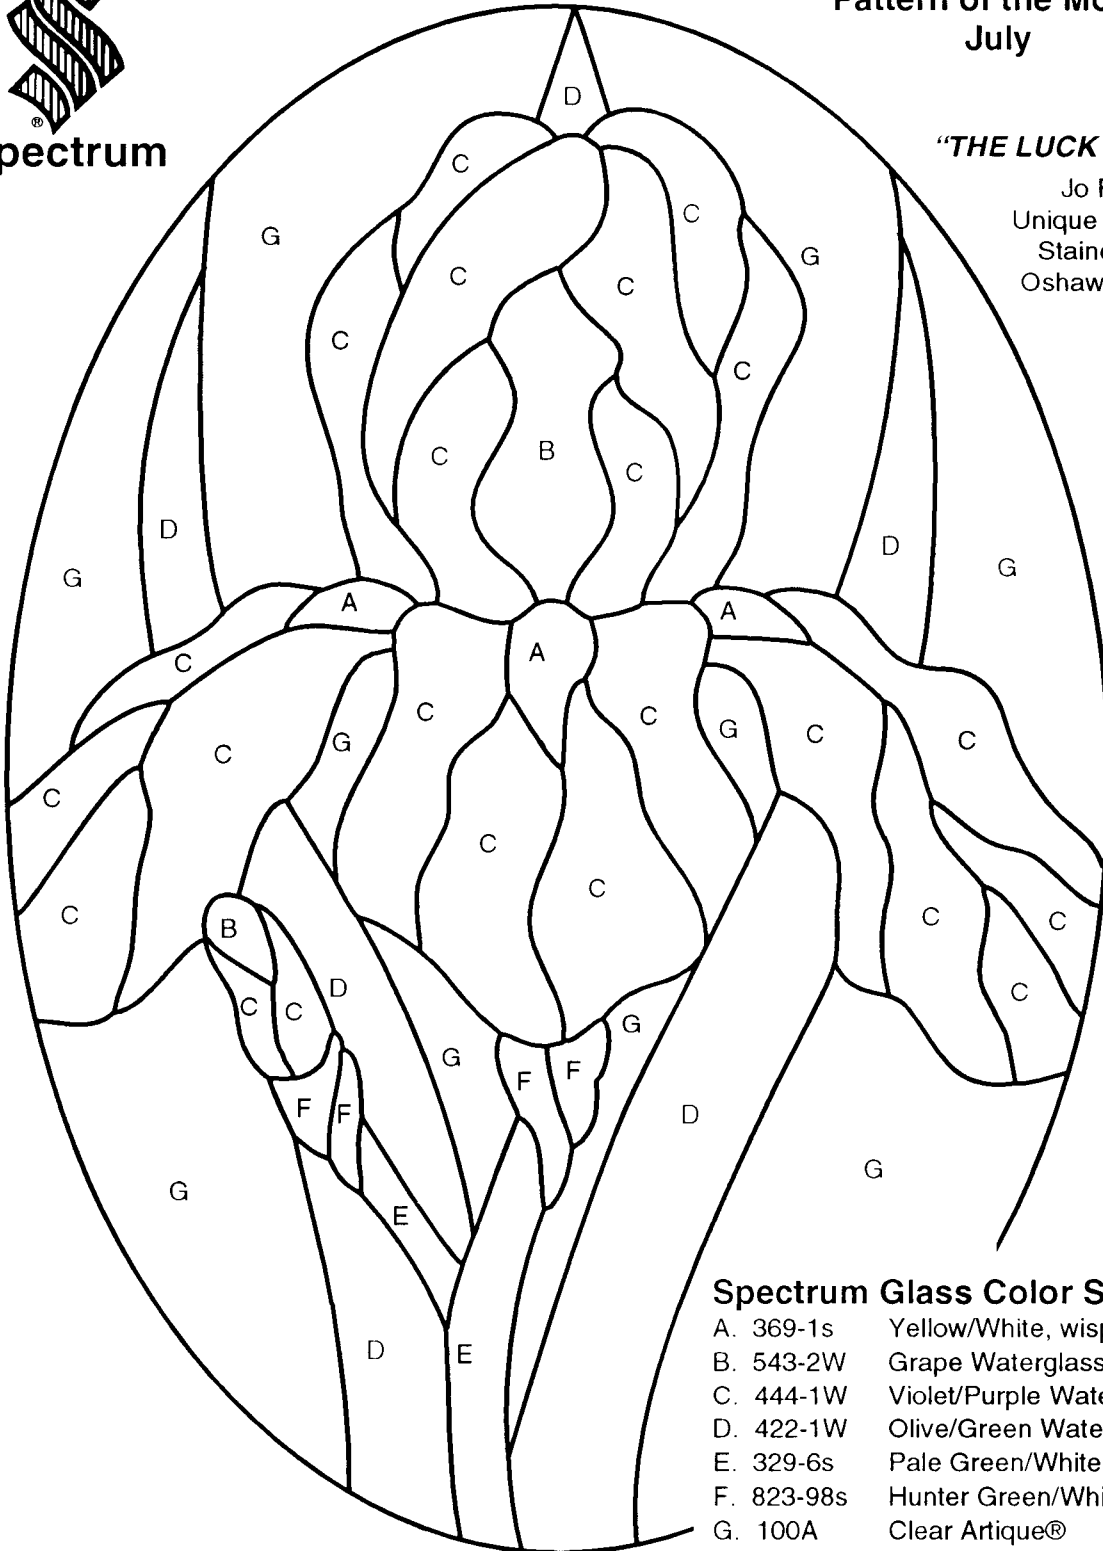

Spectrum

**Pattern of the Month
July**

"THE LUCK OF THE IRIS"

Jo Forrest
Unique Designs in
Stained Glass
Oshawa, Ontario

Spectrum Glass Color Suggestions

- A. 369-1s Yellow/White, wispy
- B. 543-2W Grape Waterglass®
- C. 444-1W Violet/Purple Waterglass
- D. 422-1W Olive/Green Waterglass
- E. 329-6s Pale Green/White, wispy
- F. 823-98s Hunter Green/White, wispy
- G. 100A Clear Artique®