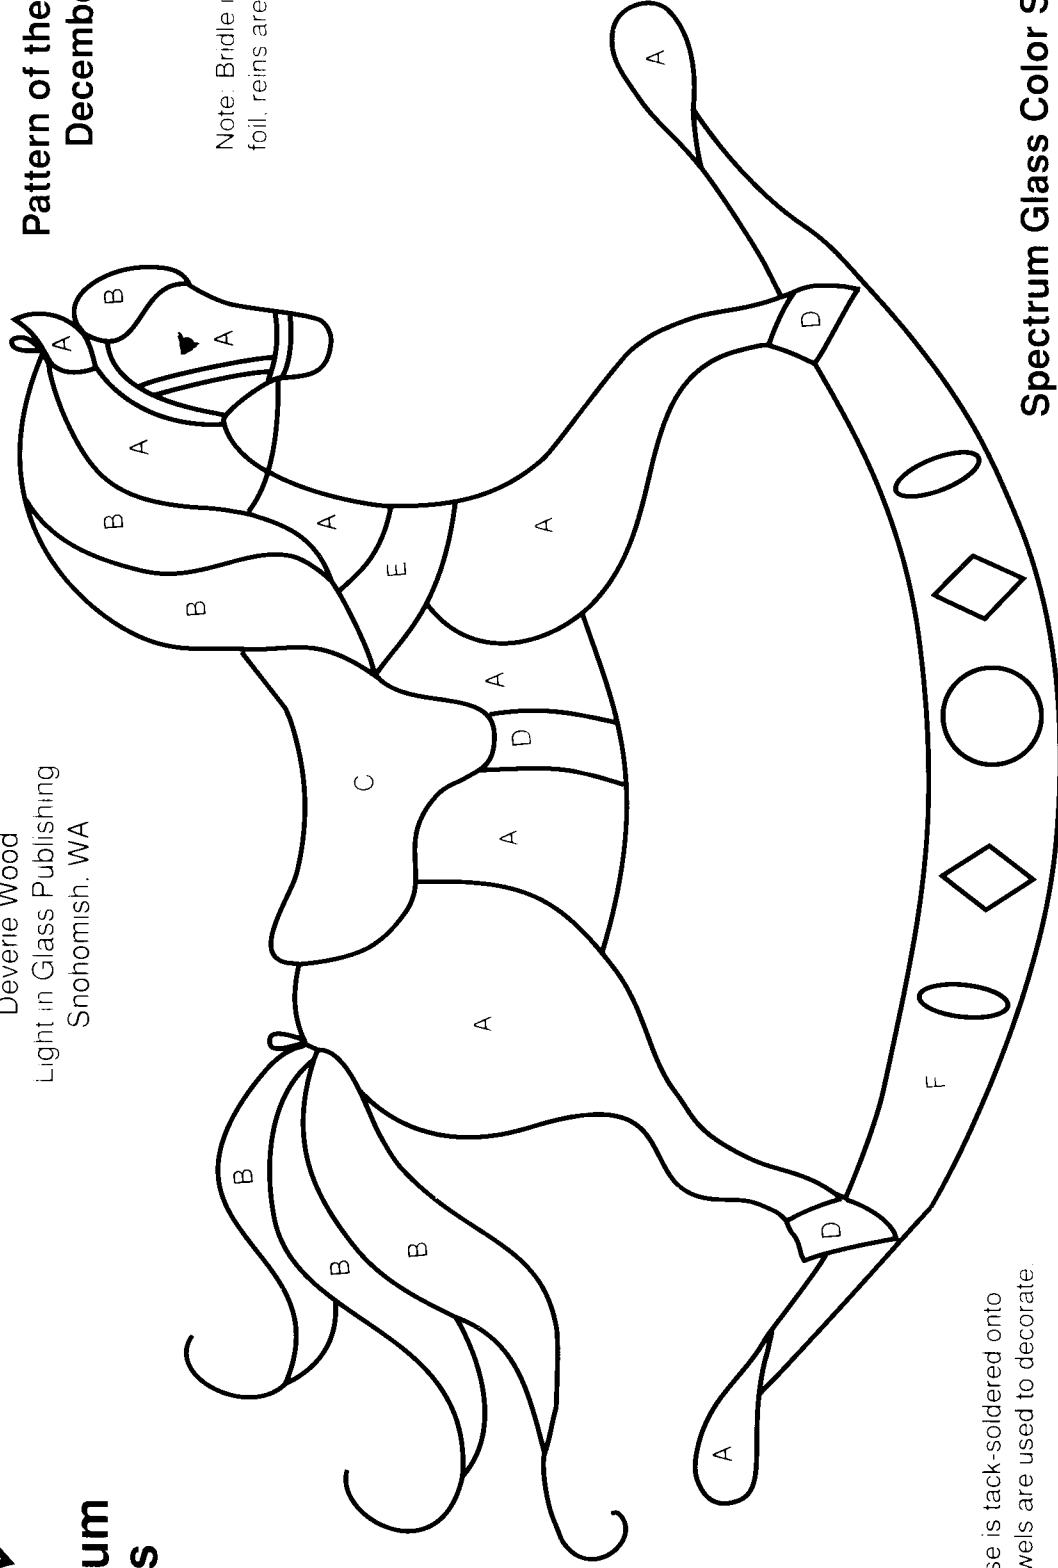

**Spectrum  
Glass**

**"ROCKING HORSE ORNAMENT"**

Deverie Wood  
Light in Glass Publishing  
Snohomish, WA

**Pattern of the Month  
December**

Note: Bridle is created with copper foil, reins are copper wire

Note: Horse is tack-soldered onto rocker. Jewels are used to decorate.

**Spectrum Glass Color Suggestions**

- A. SC/100W QuickSilver
- B. SC/100K SilverKrinkle
- C. SC/528-1W TreeFoil
- D. SC/180.8W Gun Metal
- E. SC/140.8W AuroraRose
- F. SC/130.8W BlueMoon