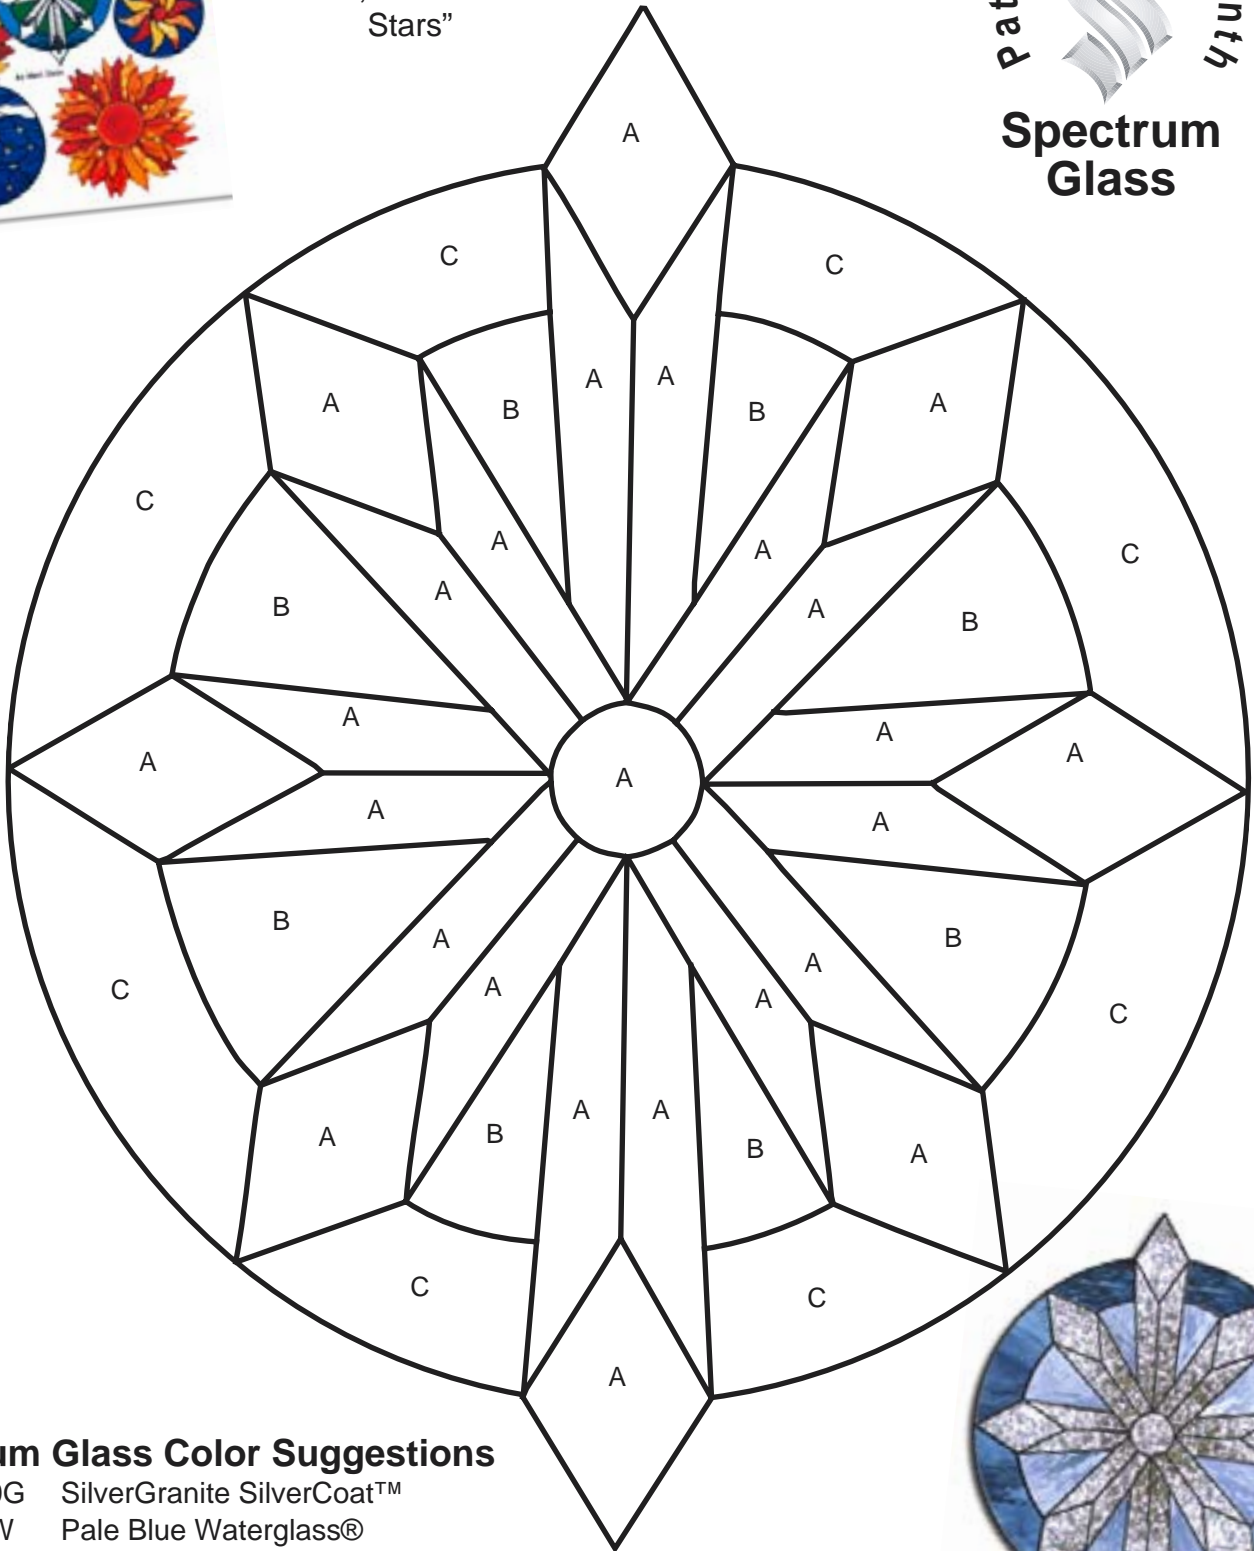

Star/Snowflake

Mari Stein, from the book
"The Sun, the Moon & the
Stars"

Spectrum Glass Color Suggestions

- A. SC/100G SilverGranite SilverCoat™
- B. 130.8W Pale Blue Waterglass®
- C. 433-1W Deep Steel/ Sky Blue Waterglass