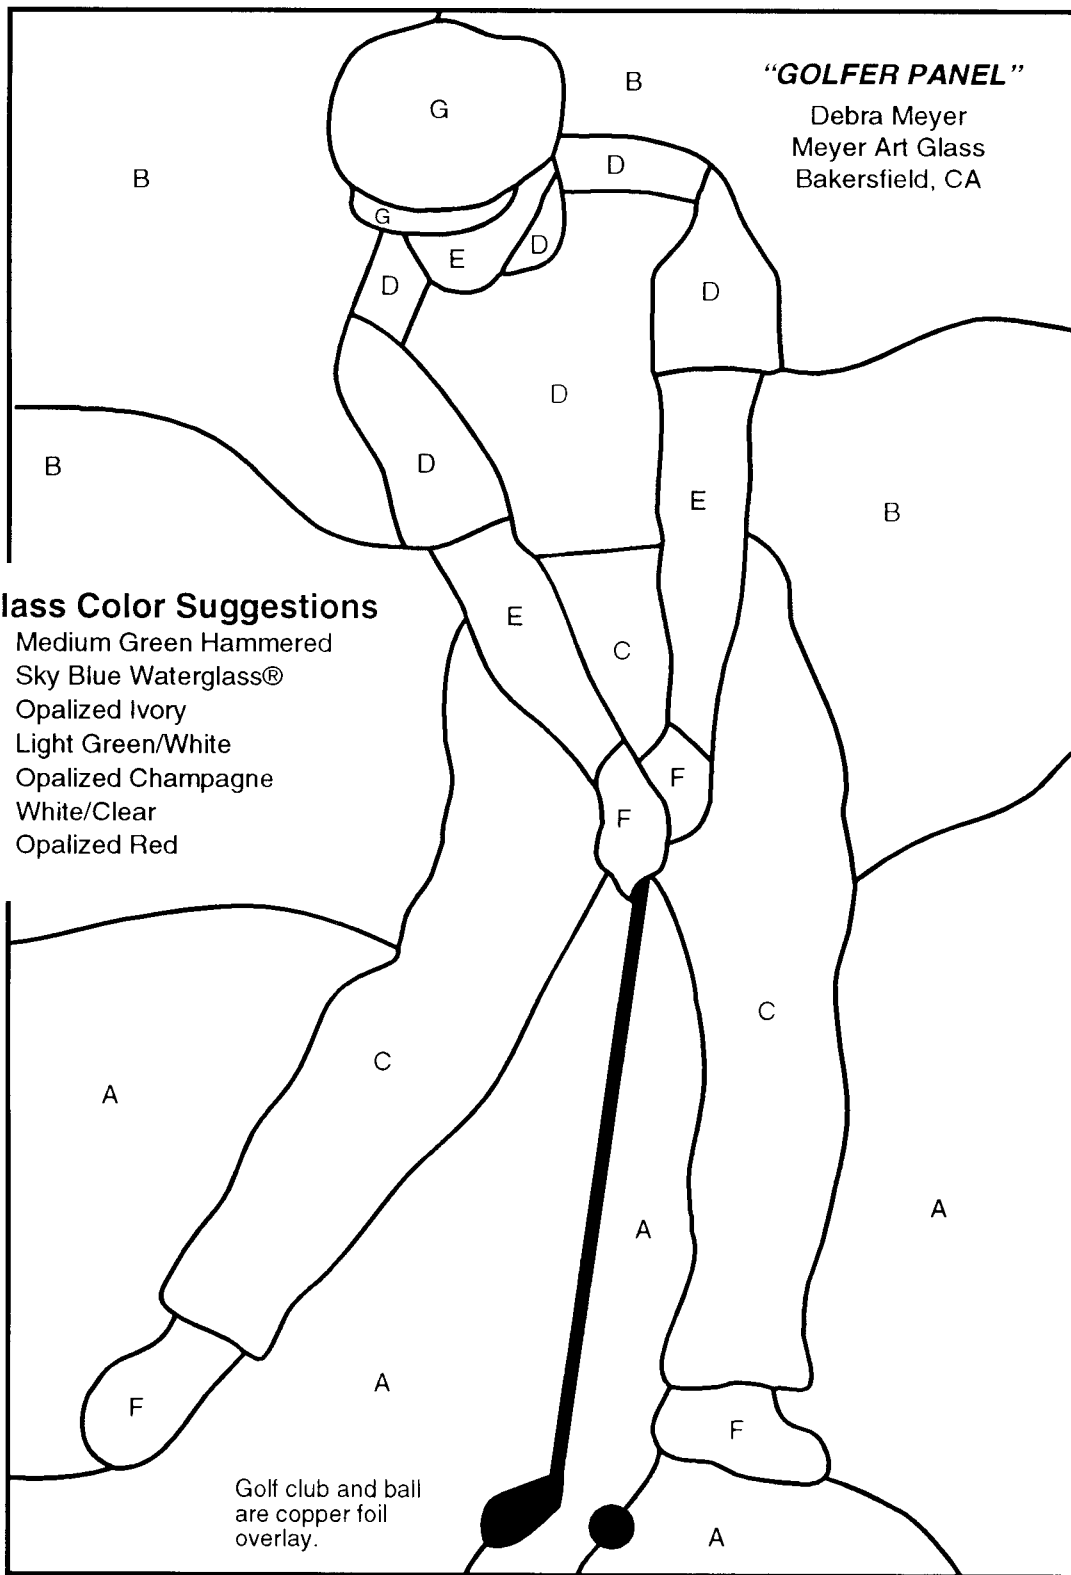

**Spectrum
Glass**

Pattern of the Month September

Spectrum Glass Color Suggestions

- | | |
|------------|-----------------------|
| A. 123H | Medium Green Hammered |
| B. 533-1W | Sky Blue Waterglass® |
| C. 210-71s | Opalized Ivory |
| D. 327-2s | Light Green/White |
| E. 291-61s | Opalized Champagne |
| F. 305s | White/Clear |
| G. 250-72s | Opalized Red |