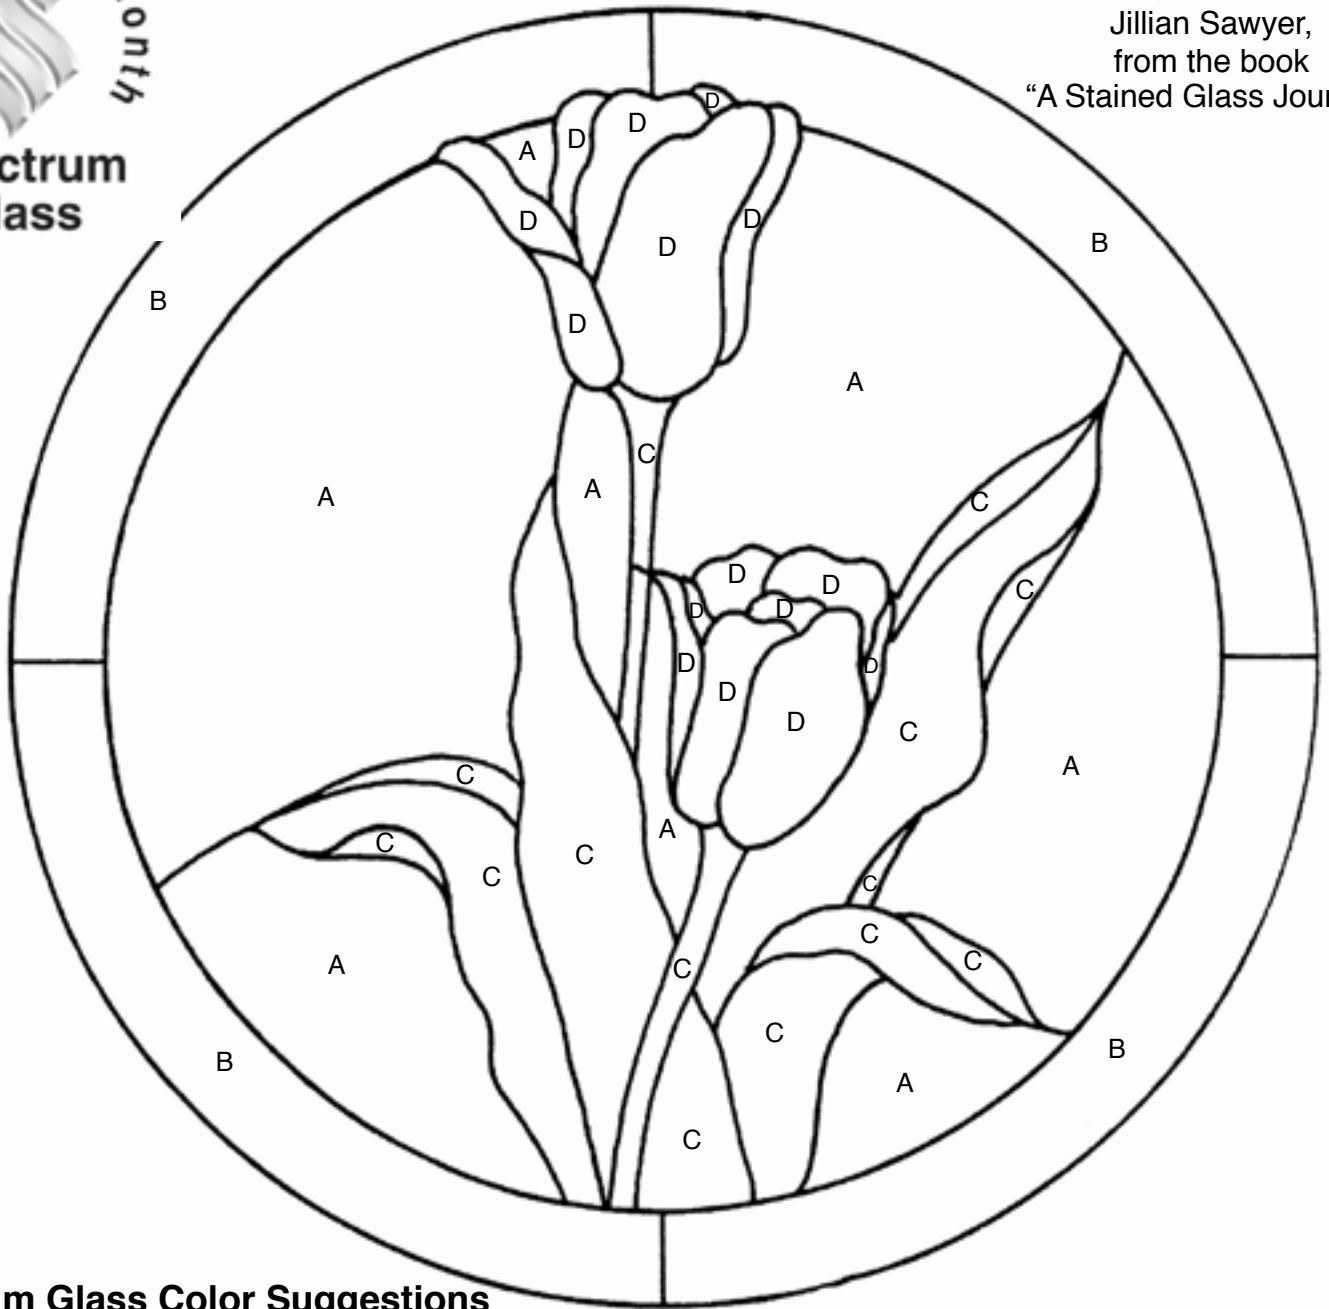

Elegant Tulips

Jillian Sawyer,
from the book
"A Stained Glass Journey"

Spectrum Glass Color Suggestions

- | | |
|---------------|------------------------|
| A. BR/Clear | Clear Baroque™ |
| B. 100SNseedy | Clear Satin Seedy |
| C. 528-1W | Sea Green Waterglass® |
| D. 190-1W | Quartz Pink Waterglass |

THE SCORE

Brought to you by: